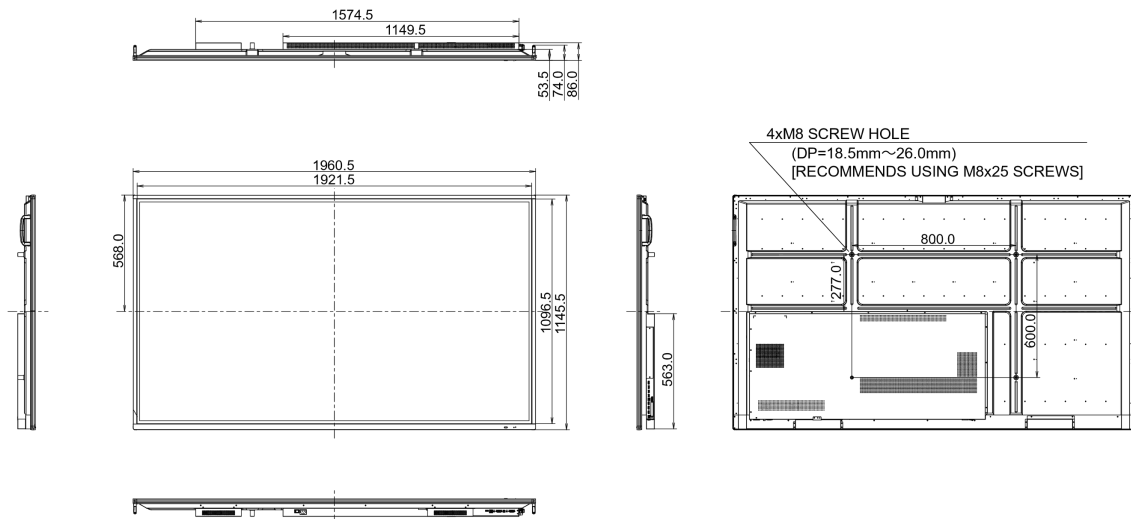

09 SUSTAINABILITY

Regulations	CB, CE, TÜV-Bauart, RoHS support, ErP, WEEE, CU, REACH
REACH SVHC	above 0.1%: Lead

Product dimensions W x H x D	1961 x 1145 x 86mm
Box dimensions W x H x D	2123 x 1345 x 280mm
Weight (without box)	68.4kg
Weight (with box)	91kg
EAN code	4948570117031